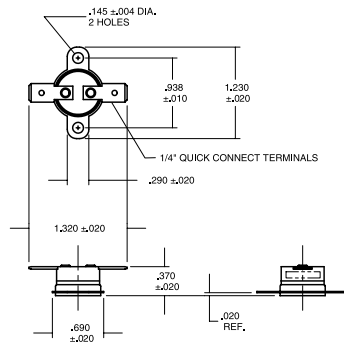

3F11-100

SNAP DISC AUTOMATIC RESET FAN LIMITS

1/2" Automatic reset snap disc thermostats for appliance and HVAC.

FEATURES

- Loose ring, stainless steel mounting brackets
- 1/4" quick connect terminals
- Aluminum disc cup
- Last three numbers indicate cut-in temperatures on fan controls and cut-out temperatures on limits

SPECIFICATIONS

Switch Action SPST Open or Close on Rise
 Electrical Ratings Resistive 15A @ 120 VAC, 10A @ 240 VAC,
 Inductive 3.0 FLA, 12.0LRA @ 120 VAC; 1.5FLA, 6.0LRA @ 240 VAC
 Pilot Duty 125 VA
 Dimensions37"H X 1.32"W X 1.23"L
 Weight 0.2 oz.
 UR/CUR File Number E19279
 CSA/CUS Certificate Number LR77886/LR109556
 VDE Lic. 118631